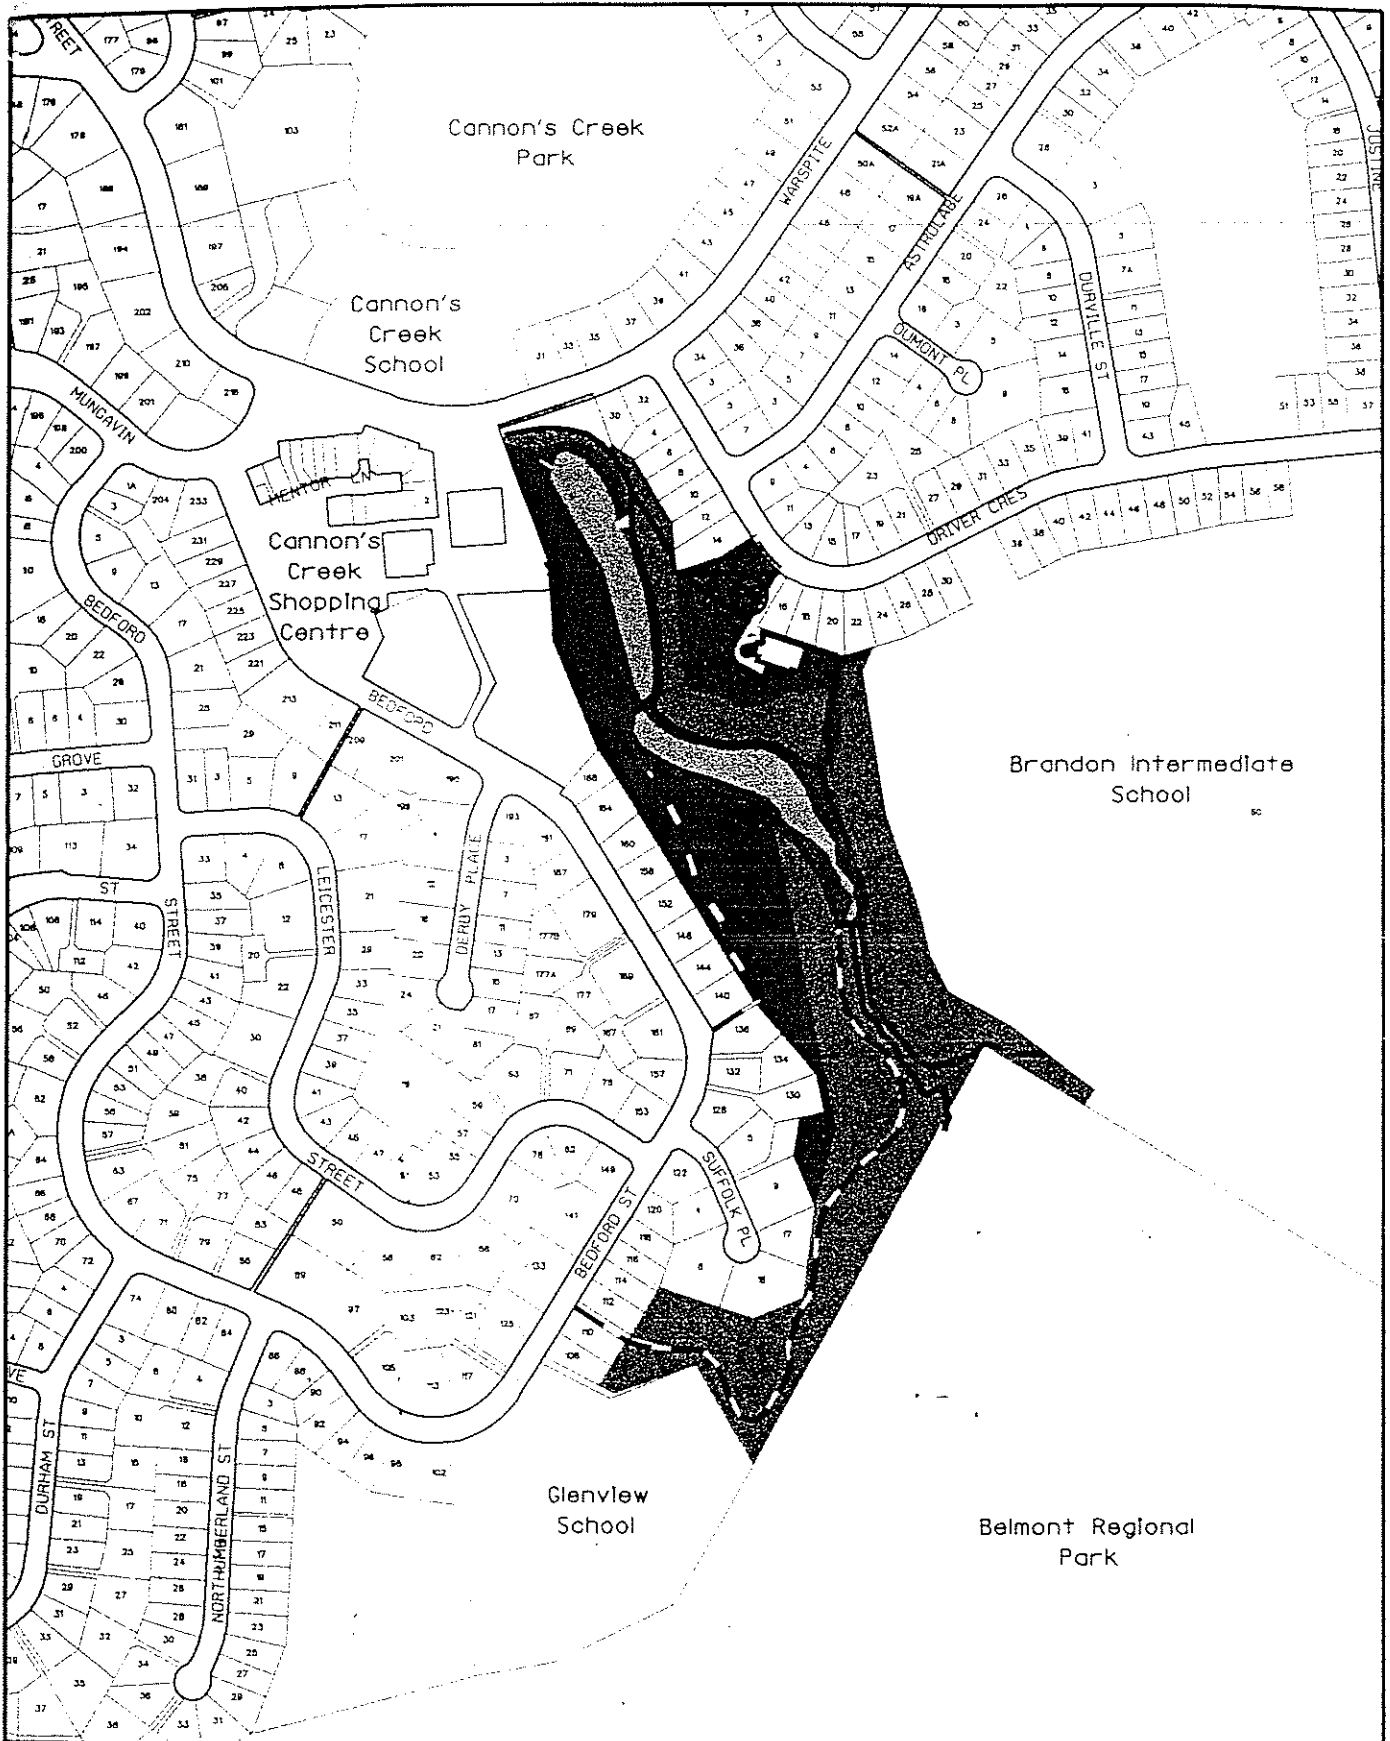

1. **KEY**
2. Grass Area
   - Pine Plantation
   - Gardens
   - Native Bush and Revegetation
   - Lakes

- Formal Walkway
- Informal Walkway
- Stream
- Playcentre
- Play Equipment